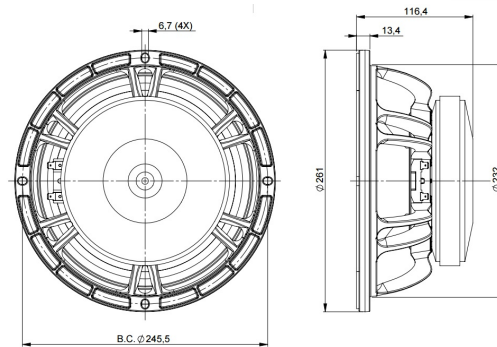

10FW64

8Ω

LF Drivers - 10.0 Inches