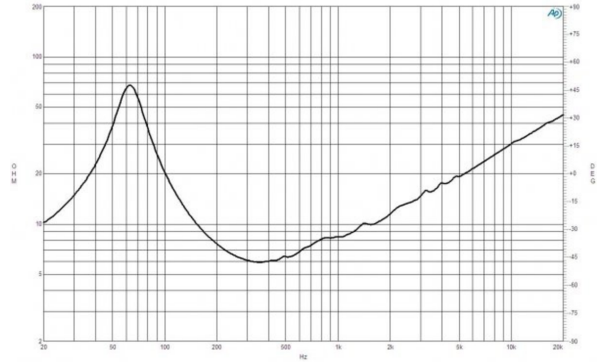

10FW64

8Ω**LF Drivers - 10.0 Inches**

- 500 W continuous program power capacity
- 64 mm (2.5 in) aluminium voice coil
- 65 - 3000 Hz response
- 98 dB sensitivity

10FW64

LF Drivers- 10.0 Inches

SPECIFICATIONS

Nominal Diameter	250 mm (10.0 in)
Nominal Impedance	8 Ω
Minimum Impedance	6.4 Ω
Nominal Power Handling ¹	250 W
Continuous Power Handling ²	500 W
Sensitivity ³	98.0 dB
Frequency Range	65 - 3000 Hz
Voice Coil Diameter	64 mm (2.5 in)
Winding Material	Aluminium
Former Material	Glass Fibre
Winding Depth	14.0 mm (0.55 in)
Magnetic Gap Depth	8.0 mm (0.31 in)
Flux Density	1.25 T

DESIGN

Surround Shape	Double Roll
Cone Shape	Exponential
Magnet Material	Ferrite
Spider	Single
Pole Design	T-Pole
Woofer Cone Treatment	WP Waterproof Front Side
Recommended Enclosure	26.0 dm ³ (0.92 ft ³)
Recommended Tuning	62 Hz

PARAMETERS⁴

Resonance Frequency	63 Hz
Re	5.0 Ω
Qes	0.25
Qms	3.4
Qts	0.23
Vas	27.0 dm ³ (0.95 ft ³)
Sd	320.0 cm ² (50.0 in ²)
η^0	2.6 %
Xmax	\pm 5.0 mm
Xvar	\pm 5.5 mm
Mms	34.0 g
Bl	16.4 Txm
Le	0.9 mH
EBP	252 Hz