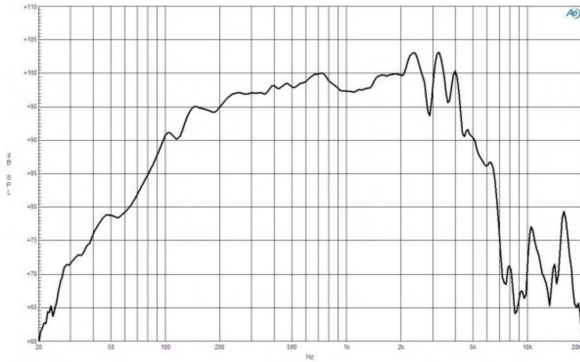

10FW64

8Ω**LF Drivers - 10.0 Inches**

- 500 W continuous program power capacity
- 64 mm (2.5 in) aluminium voice coil
- 65 - 3000 Hz response
- 98 dB sensitivity

10FW64

LF Drivers- 10.0 Inches

SPECIFICATIONS

Nominal Diameter	250 mm (10.0 in)
Nominal Impedance	8 Ω
Minimum Impedance	6.4 Ω
Nominal Power Handling ¹	250 W
Continuous Power Handling ²	500 W
Sensitivity ³	98.0 dB
Frequency Range	65 - 3000 Hz
Voice Coil Diameter	64 mm (2.5 in)
Winding Material	Aluminium
Former Material	Glass Fibre
Winding Depth	14.0 mm (0.55 in)
Magnetic Gap Depth	8.0 mm (0.31 in)
Flux Density	1.25 T

PARAMETERS⁴

Resonance Frequency	63 Hz
Re	5.0 Ω
Qes	0.25
Qms	3.4
Qts	0.23
Vas	27.0 dm ³ (0.95 ft ³)
Sd	320.0 cm ² (50.0 in ²)
η^0	2.6 %
Xmax	\pm 5.0 mm
Xvar	\pm 5.5 mm
Mms	34.0 g
Bl	16.4 Txm
Le	0.9 mH
EBP	252 Hz

SERVICE KIT

Recone kit	RCK10FW648
------------	------------

1. 2 hours test made with continuous pink noise signal within the range Fs-10Fs. Power calculated on rated minimum impedance. Loudspeaker in free air.
2. Power on Continuous Program is defined as 3 dB greater than the Nominal rating.
3. Applied RMS Voltage is set to 2.83 V for 8 ohms Nominal Impedance.
4. Thiele-Small parameters are measured after a high level 20 Hz sine wave preconditioning test.